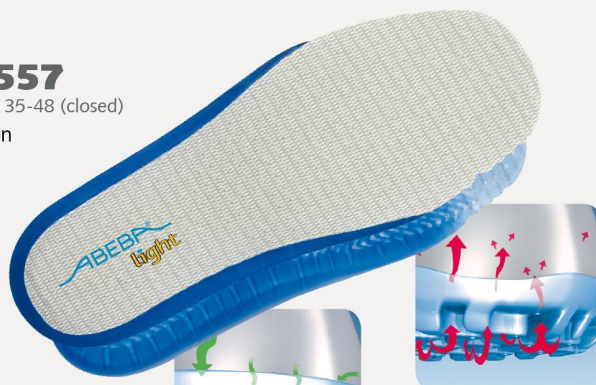

ESD-Safety shoes light Loafer white ESD

ABEBA®

Art. 31028

light

- ▶ Size 35-48
- ▶ CE, EN ISO 20345:2011, S2, SRA
- ▶ Microfibre, white
- ▶ Perspiration absorbing special lining with silver fibre
- ▶ Instep area with elastic band
- ▶ Non-slip PU walking sole
- ▶ Steel toe cap
- ▶ Replaceable acc Wave insole (article no. 3557)
- ▶ Sanitized treated
- ▶ ESD dissipative according to DIN EN 61340
- ▶ Suitable for heel and foot lift

A[®]micro

TECHNOLOGY

OUTSOLE

- 1_ ESD dissipative according to DIN EN 61340
- 2_ SRA slip resistance according to EN ISO 20347:2012
- 3_ Lightweight PU-sole with high slip resistance and shock absorption
- 4_ Fuel resistance

3557
Size 35-48 (closed)

3556
Size 35-48 (open)

steel toe-cap