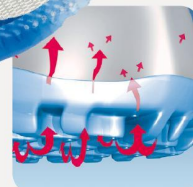

ESD-Safety shoes light Loafer white ESD

ABEBA®

Art. 31028

light

- ▶ Size 35-48
- ▶ CE, EN ISO 20345:2011, S2, SRA
- ▶ Microfibre, white
- ▶ Perspiration absorbing special lining with silver fibre
- ▶ Instep area with elastic band
- ▶ Non-slip PU walking sole
- ▶ Steel toe cap
- ▶ Replaceable acc Wave insole (article no. 3557)
- ▶ Sanitized treated
- ▶ ESD dissipative according to DIN EN 61340
- ▶ Suitable for heel and foot lift

A[®]micro

TECHNOLOGY

OUTSOLE

- 1_ ESD dissipative according to DIN EN 61340
- 2_ SRA slip resistance according to EN ISO 20347:2012
- 3_ Lightweight PU-sole with high slip resistance and shock absorption
- 4_ Fuel resistance

3557
Size 35-48 (closed)

3556
Size 35-48 (open)

steel toe-cap