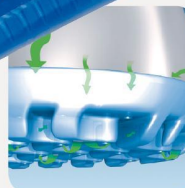

3557
Size 35-48 (closed)

3556
Size 35-48 (open)

steel toe-cap