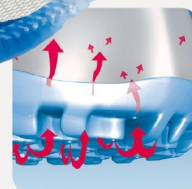

ESD-Safety shoes light Low shoe black ESD

Art. 31024

light

- ▶ Size 35-48
- ▶ CE, EN ISO 20345:2011, S2, SRA
- ▶ Smooth leather, black
- ▶ Breathable lining with Silver Point
- ▶ Double velcro fastening
- ▶ Non-slip PU walking sole
- ▶ Steel toe cap
- ▶ Replaceable acc Wave insole (article no. 3557)
- ▶ Sanitized treated
- ▶ ESD dissipative according to DIN EN 61340
- ▶ Reflective material
- ▶ Suitable for heel and foot lift

TECHNOLOGY

OUTSOLE

- 1_ ESD dissipative according to DIN EN 61340
- 2_ SRA slip resistance according to EN ISO 20345:2011
- 3_ Lightweight PU-sole with high slip resistance and shock absorption
- 4_ Fuel resistance

3557
Size 35-48 (closed)

3556
Size 35-48 (open)

steel toe-cap