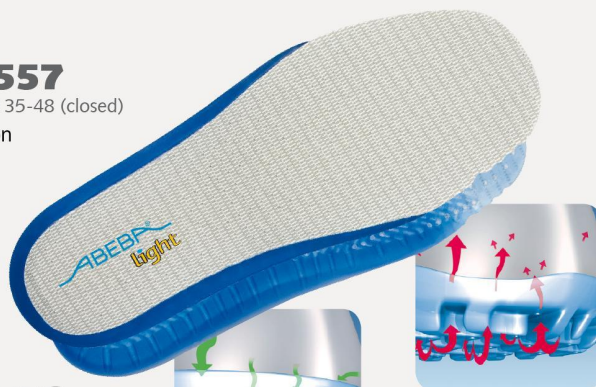

ESD-Safety shoes light Low shoe black/ grey ESD

ABEBA®

Art. 31055

light

- ▶ Size 35-48
- ▶ CE, EN ISO 20345:2011, S1, SRA
- ▶ Leather with Air-Mesh textile inlays, black
- ▶ Breathable lining with Silver Point
- ▶ Instep area with lacing
- ▶ Non-slip PU walking sole
- ▶ Steel toe cap
- ▶ Replaceable acc Wave insole (article no. 3557)
- ▶ Sanitized treated
- ▶ ESD dissipative according to DIN EN 61340
- ▶ Reflective material
- ▶ Suitable for heel and foot lift

TECHNOLOGY

OUTSOLE

- 1_ ESD dissipative according to DIN EN 61340
- 2_ SRA slip resistance according to EN ISO 20345:2011
- 3_ Lightweight PU-sole with high slip resistance and shock absorption
- 4_ Fuel resistance

3557
Size 35-48 (closed)

3556
Size 35-48 (open)