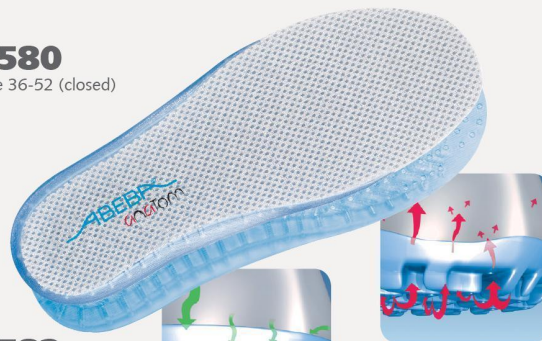

ESD-Safety shoes anatom Sandal black ESD

Art. 32289

anatom

- ▶ Size 36-48
- ▶ CE, EN ISO 20345:2011, S1P, SRC
- ▶ Velours with breathable textile inlays, black
- ▶ Breathable lining with Silver Point
- ▶ Adjustable instep area
- ▶ Velcro fastening
- ▶ Shock absorbant PU midsole
- ▶ Non-slip PU walking sole
- ▶ Steel toe cap
- ▶ Metalfree penetration resistance
- ▶ Replaceable acc Wave insole (article no. 3580)
- ▶ Sanitized treated
- ▶ ESD dissipative according to DIN EN 61340
- ▶ Reflective material

TECHNIK

LAUFSoHLE

- 1_ESD-gerecht nach DIN EN 61340
- 2_SRC-Rutschhemmung nach EN ISO 20345:2011
- 3_Selbstreinigendes Profil
- 4_Asymmetrische Ferse (natürliche Lagerung des Fußes)
- 5_Torsionsgelenk aus TPU
- 6_Umknickschutz (hohe Seitenstabilität)
- 7_Kraftstoffbeständigkeit

3580

Size 36-52 (closed)

3582

Size 36-52 (open)

ASYMMETRICAL HEEL

steel toe-cap

S1P

METAL FREE
PENETRATION RESISTANCE