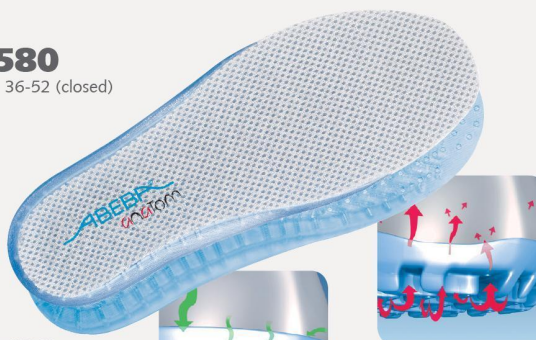

ESD-Safety shoes anatom Low shoe black ESD

Art. 32156

anatom

- ▶ Size 36-50
- ▶ CE, EN ISO 20345:2011, S2, SRC
- ▶ Smooth leather, black
- ▶ Breathable lining with Silver Point
- ▶ Instep area with lacing
- ▶ Shock absorbant PU midsole
- ▶ Non-slip PU walking sole
- ▶ Steel toe cap
- ▶ Replaceable acc Wave insole (article no. 3580)
- ▶ Sanitized treated
- ▶ ESD dissipative according to DIN EN 61340
- ▶ Reflective material
- ▶ Scratch-resistant coating in heel and toe area
- ▶ Suitable for heel and foot lift

TECHNIK

LAUF SOHLE

- 1_ESD-gerecht nach DIN EN 61340
- 2_SRC-Rutschhemmung nach EN ISO 20345:2011
- 3_Selbstreinigendes Profil
- 4_Asymmetrische Ferse (natürliche Lagerung des Fußes)
- 5_Torsionsgelenk aus TPU
- 6_Umknickschutz (hohe Seitenstabilität)
- 7_Kraftstoffbeständigkeit

3580

Size 36-52 (closed)

3582

Size 36-52 (open)

ASYMMETRICAL HEEL