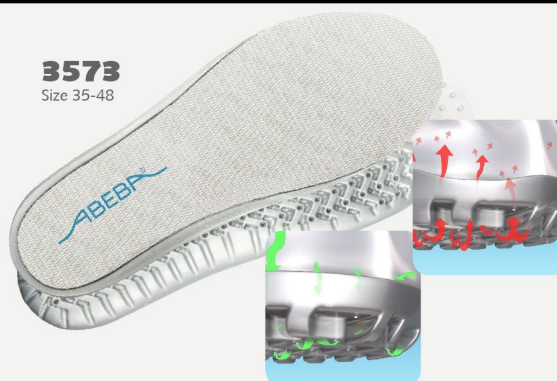

# ESD-Occupational Shoes Easy Clog white/ red ESD

# ABEBA®

**Art. 37623**

**easy**

- ▶ Size 35-43
- ▶ CE, EN ISO 20347:2012, OB, FO,E,A, SRC
- ▶ TÜV GS-tested safety DIN 4843 part 100 paragraph 3.1v.8/93
- ▶ Smooth leather, white/ red
- ▶ Heel strap non-foldable, adjustable
- ▶ Non-slip TPU walking sole
- ▶ Replaceable acc Wave insole (article no. 3573)
- ▶ Sanitized treated
- ▶ ESD dissipative according to DIN EN 61340

**3573**  
Size 35-48

**HEEL STRAP**  
fixed with adjustable  
fastening