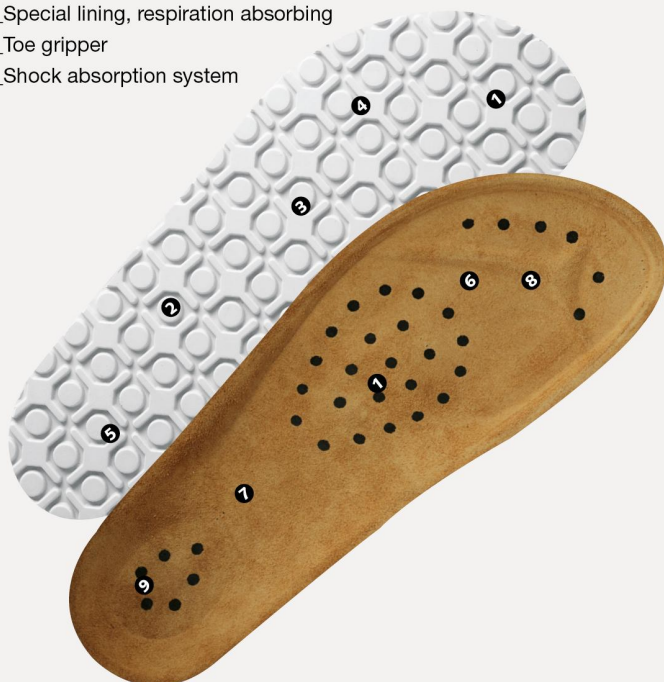

ESD-Occupational shoes Nature Clog white ESD

ABEBA®

Art. 4040

NATURE

- ▶ Size 34-48
- ▶ CE, EN ISO 20347:2012, OB, FO,A, SRC
- ▶ TÜV GS-tested safety DIN 4843 part 100 paragraph 3.1v.8/93
- ▶ Smooth leather, white
- ▶ Heel strap non-foldable, adjustable
- ▶ Adjustable instep area
- ▶ Buckle fastening
- ▶ Non-slip special rubber walking sole
- ▶ Leather coated cork footbed
- ▶ Sanitized treated
- ▶ ESD dissipative according to DIN EN 61340
- ▶ Resistant to oil and benzene

TECHNOLOGY

OUTSOLE

- 1_ ESD dissipative according to DIN EN 61340
- 2_SRC slip resistance according to EN ISO 20347:2012
- 3_Rubber sole with high slip resistance
- 4_Fuel resistant
- 5_Acid and base resistant
- 6_Skin-friendly
- 7_Special lining, respiration absorbing
- 8_Toe gripper
- 9_Shock absorption system

HEEL STRAP
fixed with adjustable
fastening