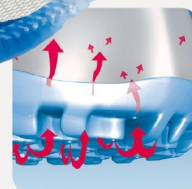

ESD-Safety shoes light Low shoe black ESD

Art. 31056

light

- ▶ Size 35-48
- ▶ CE, EN ISO 20345:2011, S1, SRA
- ▶ Leather with Air-Mesh textile inlays, black
- ▶ Breathable lining with Silver Point
- ▶ Instep area with lacing
- ▶ Non-slip PU walking sole
- ▶ Steel toe cap
- ▶ Replaceable acc Wave insole (article no. 3557)
- ▶ Sanitized treated
- ▶ ESD dissipative according to DIN EN 61340
- ▶ Reflective material
- ▶ Suitable for heel and foot lift

TECHNOLOGY

OUTSOLE

- 1_ ESD dissipative according to DIN EN 61340
- 2_ SRA slip resistance according to EN ISO 20345:2011
- 3_ Lightweight PU-sole with high slip resistance and shock absorption
- 4_ Fuel resistance

3557
Size 35-48 (closed)

3556
Size 35-48 (open)

steel toe-cap