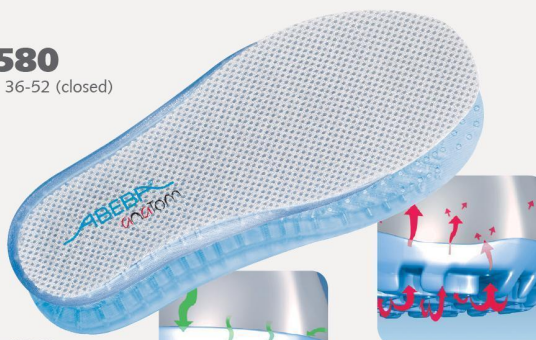

ESD-Safety shoes anatom Boots black ESD

Art. 32281

anatom

- ▶ Size 36-48
- ▶ CE, EN ISO 20345:2011, S3, SRC
- ▶ Microfiber, black
- ▶ Cold insulating lining
- ▶ Adjustable instep area
- ▶ Velcro fastening
- ▶ Shock absorbant PU midsole
- ▶ Non-slip PU walking sole
- ▶ Steel toe cap
- ▶ Metalfree penetration resistance
- ▶ Replaceable acc Wave insole (article no. 3580)
- ▶ Sanitized treated
- ▶ ESD dissipative according to DIN EN 61340
- ▶ Reflective material
- ▶ Cushioned ankle support
- ▶ Suitable for heel and foot lift

A[®] micro

TECHNIK

LAUF SOHLE

- 1_ESD-gerecht nach DIN EN 61340
- 2_SRC-Rutschhemmung nach EN ISO 20345:2011
- 3_Selbstreinigendes Profil
- 4_Asymmetrische Ferse (natürliche Lagerung des Fußes)
- 5_Torsionsgelenk aus TPU
- 6_Umknickschutz (hohe Seitenstabilität)
- 7_Kraftstoffbeständigkeit

3580

Size 36-52 (closed)

3582

Size 36-52 (open)

S3

METAL FREE
PENETRATION RESISTANCE

ASYMMETRICAL HEEL