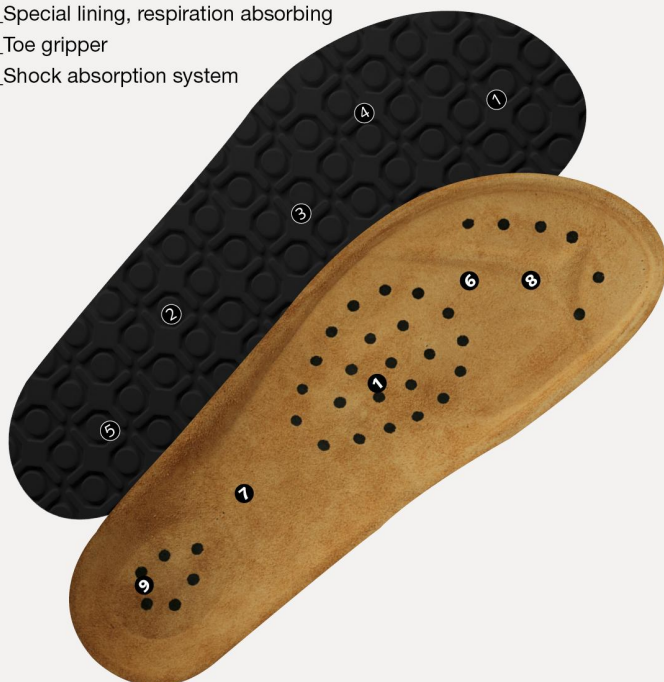

ESD-Occupational shoes Nature Clog black ESD

ABEBA®

Art. 4055

NATURE

- ▶ Size 34-48
- ▶ CE, EN ISO 20347:2012, OB, A,FO, SRC
- ▶ TÜV GS-tested safety DIN 4843 part 100 paragraph 3.1v.8/93
- ▶ Smooth leather, black
- ▶ Heel strap non-foldable, adjustable
- ▶ Adjustable instep area
- ▶ Buckle fastening
- ▶ Non-slip special rubber walking sole
- ▶ Leather coated cork footbed
- ▶ Sanitized treated
- ▶ ESD dissipative according to DIN EN 61340
- ▶ Resistant to oil and petrol

TECHNOLOGY

OUTSOLE

- 1_ ESD dissipative according to DIN EN 61340
- 2_ SRC slip resistance according to EN ISO 20347:2012
- 3_ Rubber sole with high slip resistance
- 4_ Fuel resistant
- 5_ Acid and base resistant
- 6_ Skin-friendly
- 7_ Special lining, respiration absorbing
- 8_ Toe gripper
- 9_ Shock absorption system

HEEL STRAP
fixed with adjustable
fastening