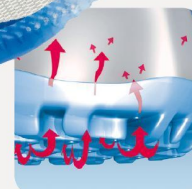

# ESD-Safety shoes light Clog white ESD

**Art. 31030**

**light**

- ▶ Size 35-48
- ▶ CE, EN ISO 20345:2011, SB, FO,A,E, SRA
- ▶ Smooth leather, white
- ▶ Breathable lining with Silver Point
- ▶ Heel strap non-foldable, adjustable
- ▶ Instep area with elastic band
- ▶ Velcro fastening
- ▶ Non-slip PU walking sole
- ▶ Steel toe cap
- ▶ Replaceable acc Wave insole (article no. 3556)
- ▶ Sanitized treated
- ▶ ESD dissipative according to DIN EN 61340
- ▶ Suitable for heel and foot lift

**3557**  
Size 35-48 (closed)

**3556**  
Size 35-48 (open)

steel toe-cap

**HEEL STRAP**  
fixed with adjustable  
fastening