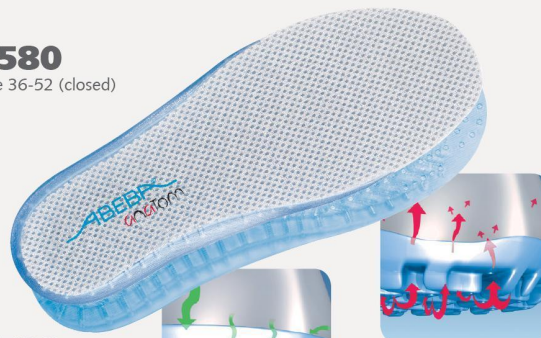

Safety shoes anatom Low white

ABEBA®

Art. 32140

anatom

- ▶ Size 36-48
- ▶ CE, EN ISO 20345:2011, S2, SRC
- ▶ Microfiber, white
- ▶ Perspiration absorbing special lining with silver fibre
- ▶ Adjustable instep area
- ▶ Double velcro fastening
- ▶ Shock absorbant PU midsole
- ▶ Non-slip PU walking sole
- ▶ Steel toe cap
- ▶ Replaceable acc Wave insole (article no. 3580)
- ▶ Sanitized treated
- ▶ ESD dissipative according to DIN EN 61340
- ▶ Suitable for heel and foot lift

A^{micro}

TECHNIK

LAUF SOHLE

- 1_Antistatisch
- 2_SRC-Rutschhemmung nach EN ISO 20345:2011
- 3_Selbstreinigendes Profil
- 4_Asymmetrische Ferse (natürliche Lagerung des Fußes)
- 5_Torsionsgelenk aus TPU
- 6_Umknickschutz (hohe Seitenstabilität)
- 7_Kraftstoffbeständigkeit

3580

Size 36-52 (closed)

3582

Size 36-52 (open)

steel toe-cap

ASYMMETRICAL HEEL