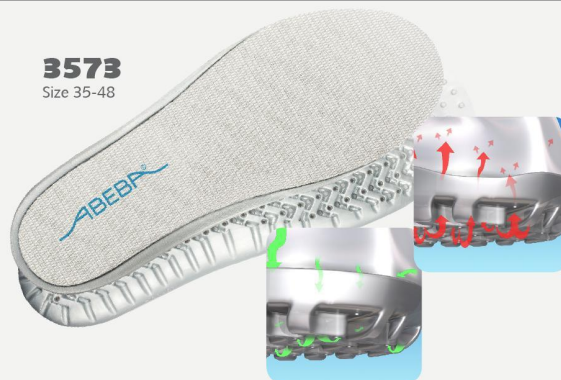

Occupational Shoes Easy Clog black, perforated

ABEBA®

Art. 37631

easy

- ▶ Size 35-48
- ▶ CE, EN ISO 20347:2012, OB, FO,E,A, SRC
- ▶ TÜV GS-tested safety DIN 4843 part 100 paragraph 3.1v.8/93
- ▶ Smooth leather, perforated, black
- ▶ Heel strap foldable, adjustable
- ▶ Non-slip TPU walking sole
- ▶ Replaceable acc Wave insole (article no. 3573)
- ▶ Sanitized treated
- ▶ ESD dissipative according to DIN EN 61340

TECHNOLOGY

OUTSOLE

- 1_ESD dissipative according to DIN EN 61340
- 2_SRC slip resistance according to EN ISO 20347:2012
- 3_Sole with high slip resistance
- 4_Animal fats, oil and fuel resistant
- 5_Fuel resistance

3573
Size 35-48

HEEL STRAP
adjustable, foldable