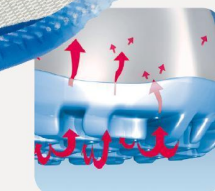

ESD-Safety shoes light Boots black ESD

Art. 31853

light

- ▶ Size 35-48
- ▶ CE, EN ISO 20345:2011, S3, SRA
- ▶ Smooth leather, black in ATEX design
- ▶ Breathable lining with Silver Point
- ▶ Instep area with lacing
- ▶ Non-slip PU walking sole
- ▶ Steel toe cap
- ▶ Metalfree penetration resistance
- ▶ Replaceable acc Wave insole (article no. 3557)
- ▶ Sanitized treated
- ▶ ESD dissipative according to DIN EN 61340
- ▶ Reflective material
- ▶ Suitable for heel and foot lift

TECHNOLOGY

OUTSOLE

- 1_ ESD dissipative according to DIN EN 61340
- 2_ SRA slip resistance according to EN ISO 20345:2011
- 3_ Lightweight PU-sole with high slip resistance and shock absorption
- 4_ Fuel resistance

3557
Size 35-48 (closed)

3556
Size 35-48 (open)

S3

METAL FREE
PENETRATION RESISTANCE