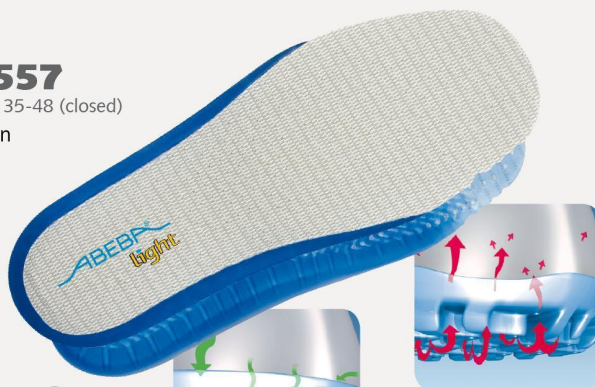

ESD-Safety shoes light Boots black ESD

Art. 31853

light

- ▶ Size 35-48
- ▶ CE, EN ISO 20345:2011, S3, SRA
- ▶ Smooth leather, black in ATEX design
- ▶ Breathable lining with Silver Point
- ▶ Instep area with lacing
- ▶ Non-slip PU walking sole
- ▶ Steel toe cap
- ▶ Metalfree penetration resistance
- ▶ Replaceable acc Wave insole (article no. 3557)
- ▶ Sanitized treated
- ▶ ESD dissipative according to DIN EN 61340
- ▶ Reflective material
- ▶ Suitable for heel and foot lift

TECHNOLOGY

OUTSOLE

- 1_ ESD dissipative according to DIN EN 61340
- 2_ SRA slip resistance according to EN ISO 20345:2011
- 3_ Lightweight PU-sole with high slip resistance and shock absorption
- 4_ Fuel resistance

3557
Size 35-48 (closed)

3556
Size 35-48 (open)

S3

METAL FREE
PENETRATION RESISTANCE