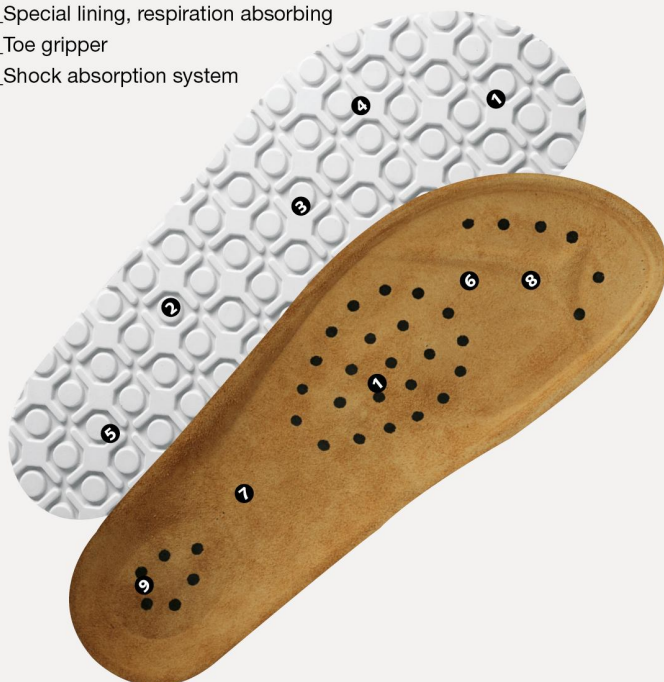

ESD-Occupational shoes Nature Clog white ESD

ABEBA®

Art. 4050

NATURE

- ▶ Size 34-48
- ▶ CE, EN ISO 20347:2012, OB, A,FO, SRC
- ▶ TÜV GS-tested safety DIN 4843 part 100 paragraph 3.1v.8/93
- ▶ Smooth leather, perforated, white
- ▶ Heel strap non-foldable, adjustable
- ▶ Adjustable instep area
- ▶ Buckle fastening
- ▶ Non-slip special rubber walking sole
- ▶ Leather coated cork footbed
- ▶ Sanitized treated
- ▶ ESD dissipative according to DIN EN 61340

TECHNOLOGY

OUTSOLE

- 1_ ESD dissipative according to DIN EN 61340
- 2_ SRC slip resistance according to EN ISO 20347:2012
- 3_ Rubber sole with high slip resistance
- 4_ Fuel resistant
- 5_ Acid and base resistant
- 6_ Skin-friendly
- 7_ Special lining, respiration absorbing
- 8_ Toe gripper
- 9_ Shock absorption system

HEEL STRAP
fixed with adjustable
fastening