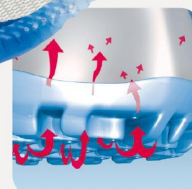

# ESD-Safety shoes light Low shoe white ESD

**Art. 31023**

**light**

- ▶ Size 35-48
- ▶ CE, EN ISO 20345:2011, S2, SRA
- ▶ Smooth leather, white
- ▶ Breathable lining with Silver Point
- ▶ Double velcro fastening
- ▶ Non-slip PU walking sole
- ▶ Steel toe cap
- ▶ Replaceable acc Wave insole (article no. 3557)
- ▶ Sanitized treated
- ▶ ESD dissipative according to DIN EN 61340
- ▶ Reflective material
- ▶ Suitable for heel and foot lift

**3557**  
Size 35-48 (closed)

**3556**  
Size 35-48 (open)

steel toe-cap