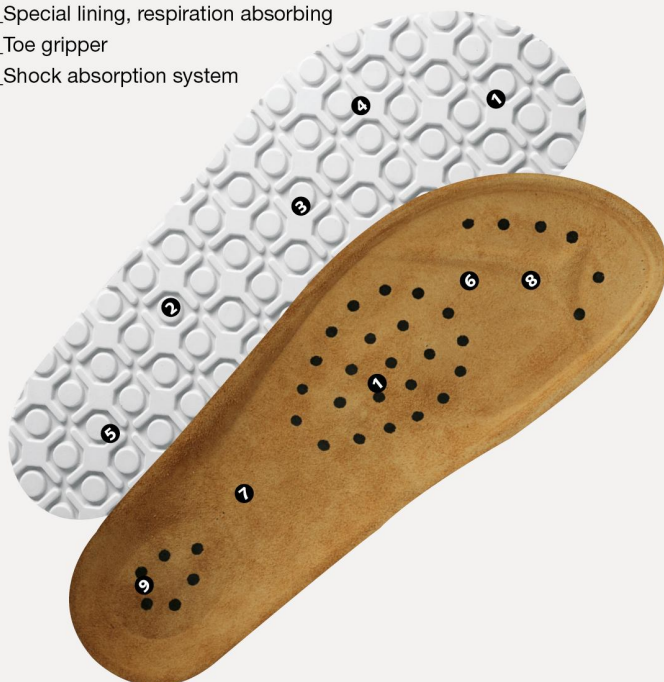

# ESD-Occupational shoes Nature Clog white ESD

ABEBA®

**Art. 4070**

**NATURE**

- ▶ Size 34-48
- ▶ CE, EN ISO 20347:2012, OB, FO,A, SRC
- ▶ TÜV GS-tested safety DIN 4843 part 100 paragraph 3.1v.8/93
- ▶ Grained leather, perforated, white
- ▶ Lining microfiber, respiration absorbing
- ▶ Heel strap non-foldable, adjustable
- ▶ Adjustable instep area
- ▶ Velcro fastening
- ▶ Non-slip special rubber walking sole
- ▶ Leather coated cork footbed
- ▶ Sanitized treated
- ▶ ESD dissipative according to DIN EN 61340

### OUTSOLE

- 1\_ ESD dissipative according to DIN EN 61340
- 2\_SRC slip resistance according to EN ISO 20347:2012
- 3\_Rubber sole with high slip resistance
- 4\_Fuel resistant
- 5\_Acid and base resistant
- 6\_Skin-friendly
- 7\_Special lining, respiration absorbing
- 8\_Toe gripper
- 9\_Shock absorption system

**HEEL STRAP**  
fixed with adjustable  
fastening