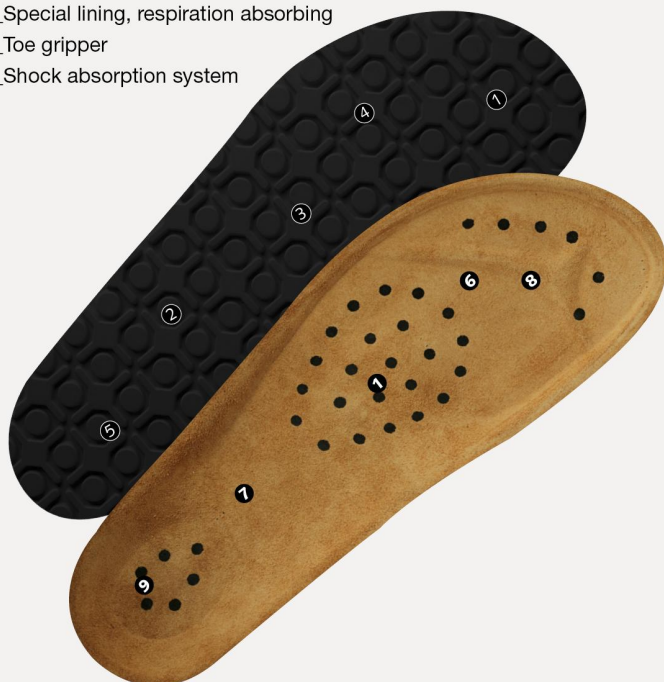

ESD-Occupational shoes Nature Clog dark blue ESD

ABEBA®

Art. 4045

NATURE

- ▶ Size 34-48
- ▶ CE, EN ISO 20347:2012, OB, FO,A, SRC
- ▶ TÜV GS-tested safety DIN 4843 part 100 paragraph 3.1v.8/93
- ▶ Smooth leather, perforated, night blue
- ▶ Heel strap non-foldable, adjustable
- ▶ Adjustable instep area
- ▶ Buckle fastening
- ▶ Non-slip special rubber walking sole
- ▶ Leather coated cork footbed
- ▶ Sanitized treated
- ▶ ESD dissipative according to DIN EN 61340

TECHNOLOGY

OUTSOLE

- 1_Antistatic
- 2_SRC slip resistance according to EN ISO 20347:2012
- 3_Rubber sole with high slip resistance
- 4_Fuel resistant
- 5_Acid and base resistant
- 6_Skin-friendly
- 7_Special lining, respiration absorbing
- 8_Toe gripper
- 9_Shock absorption system

HEEL STRAP
fixed with adjustable
fastening