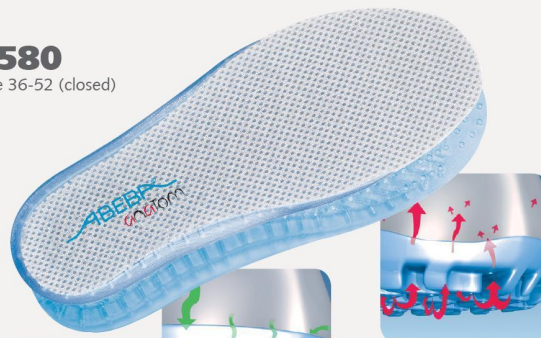

ESD-Safety shoes anatom Low shoe black ESD

ABEBA®

Art. 32256

anatom

- ▶ Size 36-52
- ▶ CE, EN ISO 20345:2011, S3, SRC
- ▶ Smooth leather, black
- ▶ Breathable lining with Silver Point
- ▶ Instep area with lacing
- ▶ Shock absorbant PU midsole
- ▶ Non-slip PU walking sole
- ▶ Steel toe cap
- ▶ Metalfree penetration resistance
- ▶ Replaceable acc Wave insole (article no. 3580)
- ▶ Sanitized treated
- ▶ ESD dissipative according to DIN EN 61340
- ▶ Reflective material
- ▶ Scratch-resistant coating in toe and heel area

TECHNIK

LAUFSOHLE

- 1_ESD-gerecht nach DIN EN 61340
- 2_SRC-Rutschhemmung nach EN ISO 20345:2011
- 3_Selbstreinigendes Profil
- 4_Asymmetrische Ferse (natürliche Lagerung des Fußes)
- 5_Torsionsgelenk aus TPU
- 6_Umknickschutz (hohe Seitenstabilität)
- 7_Kraftstoffbeständigkeit

3580

Size 36-52 (closed)

3582

Size 36-52 (open)

steel toe-cap

S3

METAL FREE
PENETRATION RESISTANCE