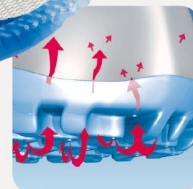

## light

- ▶ Size 35-48
- ▶ CE, EN ISO 20345:2011, SB, FO,A,E, SRA
- ▶ Smooth leather, white
- ▶ Breathable lining with Silver Point
- ▶ Heel strap foldable, adjustable
- ▶ Instep area with elastic band
- ▶ Buckle fastening
- ▶ Non-slip PU walking sole
- ▶ Steel toe cap
- ▶ Replaceable acc Wave insole (article no. 3556)
- ▶ Sanitized treated
- ▶ ESD dissipative according to DIN EN 61340
- ▶ Suitable for heel and foot lift

**3557**  
Size 35-48 (closed)

**3556**  
Size 35-48 (open)

steel toe-cap

**HEEL STRAP**  
adjustable, foldable