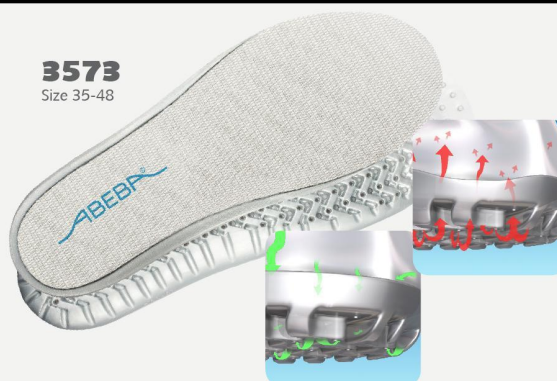

ESD-Occupational Shoes Easy Clog patent white ESD

ABEBA®

Art. 37620

easy

- ▶ Size 35-43
- ▶ CE, EN ISO 20347:2012, OB, FO,A,E, SRC
- ▶ TÜV GS-tested safety DIN 4843 part 100 paragraph 3.1v.8/93
- ▶ Microfiber patent, white
- ▶ Heel strap non-foldable, adjustable
- ▶ Non-slip TPU walking sole
- ▶ Replaceable acc Wave insole (article no. 3573)
- ▶ Sanitized treated
- ▶ ESD dissipative according to DIN EN 61340

A^{micro}

TECHNOLOGY

OUTSOLE

- 1_ ESD dissipative according to DIN EN 61340
- 2_SRC slip resistance according to EN ISO 20347:2012
- 3_Sole with high slip resistance
- 4_Animal fats, oil and fuel resistant
- 5_Fuel resistance

3573
Size 35-48

HEEL STRAP
fixed with adjustable
fastening