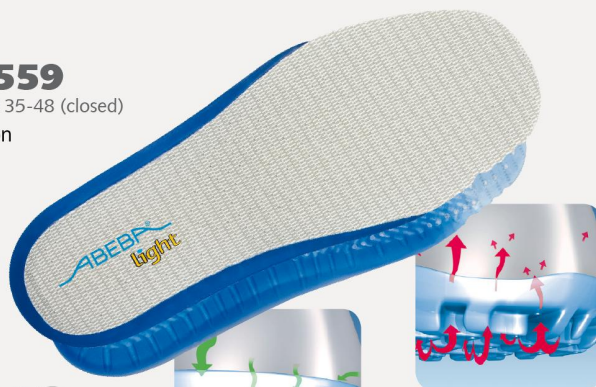

ESD-Occupational shoes light Loafer white ESD

ABEBA®

Art. 31132

light

- ▶ Size 35-48
- ▶ CE, EN ISO 20347:2012, O2, FO, SRA
- ▶ Smooth leather, white
- ▶ Breathable lining with Silver ions
- ▶ Instep area with elastic band
- ▶ Non-slip PU walking sole
- ▶ Replaceable acc Wave insole (article no. 3559)
- ▶ Sanitized treated
- ▶ ESD dissipative according to DIN EN 61340
- ▶ Suitable for heel and foot lift

TECHNOLOGY

OUTSOLE

- 1_ ESD dissipative according to DIN EN 61340
- 2_ SRA slip resistance according to EN ISO 20347:2012
- 3_ Lightweight PU-sole with high slip resistance and shock absorption
- 4_ Fuel resistance

3559
Size 35-48 (closed)

3558
Size 35-48 (open)