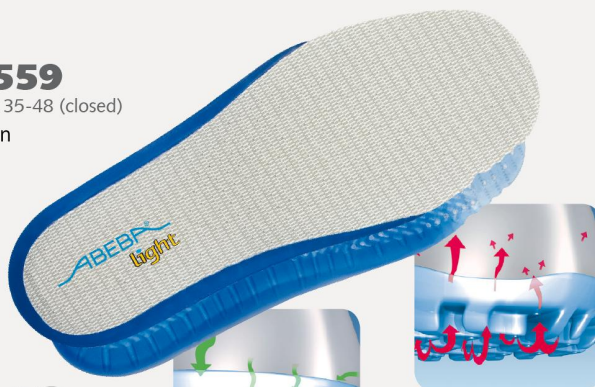

ESD-Occupational shoes light Loafer black ESD

Art. 31137

light

- ▶ Size 35-48
- ▶ CE, EN ISO 20347:2012, O2, FO, SRA
- ▶ Smooth leather, black
- ▶ Breathable lining with Silver ions
- ▶ Instep area with elastic band
- ▶ Non-slip PU walking sole
- ▶ Replaceable acc Wave insole (article no. 3559)
- ▶ Sanitized treated
- ▶ ESD dissipative according to DIN EN 61340
- ▶ Suitable for heel and foot lift

TECHNOLOGY

OUTSOLE

- 1_ ESD dissipative according to DIN EN 61340
- 2_ SRA slip resistance according to EN ISO 20347:2012
- 3_ Lightweight PU-sole with high slip resistance and shock absorption
- 4_ Fuel resistance

3559
Size 35-48 (closed)

3558
Size 35-48 (open)