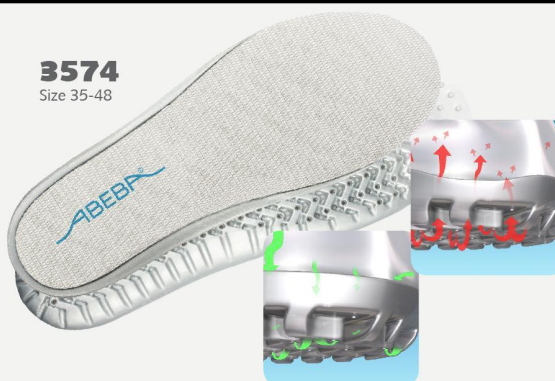

ESD-Occupational Shoes Dynamic Clog white/ black ESD

ABEBA®

Art. 37335

DYNAMIC

- ▶ Size 35-48
- ▶ CE, EN ISO 20347:2012, OB, FO,E,A, SRC
- ▶ TÜV GS-tested safety DIN 4843 part 100 paragraph 3.1v.8/93
- ▶ Microfiber, white/ black
- ▶ Heel strap foldable, adjustable
- ▶ Non-slip TPU walking sole
- ▶ Replaceable acc Wave insole (article no. 3574)
- ▶ Sanitized treated
- ▶ ESD dissipative according to DIN EN 61340
- ▶ Seamless upper

A[®] micro

TECHNOLOGY

OUTSOLE

- 1_ ESD dissipative according to DIN EN 61340
- 2_ SRC slip resistance according to EN ISO 20347:2012
- 3_ Sole with high slip resistance
- 4_ Animal fats, oil and fuel resistant
- 5_ Fuel resistance

3574
Size 35-48

HEEL STRAP
fixed with adjustable
fastening