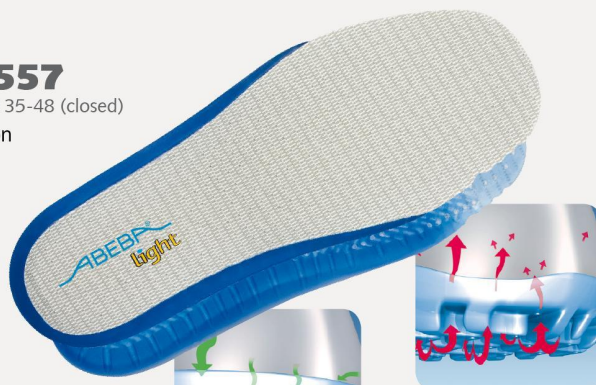

ESD-Safety shoes light Loafer black ESD

Art. 31037

light

- ▶ Size 35-48
- ▶ CE, EN ISO 20345:2011, S2, SRA
- ▶ Smooth leather, black
- ▶ Breathable lining with Silver ions
- ▶ Instep area with elastic band
- ▶ Non-slip PU walking sole
- ▶ Steel toe cap
- ▶ Replaceable acc Wave insole (article no. 3557)
- ▶ Sanitized treated
- ▶ ESD dissipative according to DIN EN 61340
- ▶ Suitable for heel and foot lift

TECHNOLOGY

OUTSOLE

- 1_ ESD dissipative according to DIN EN 61340
- 2_ SRA slip resistance according to EN ISO 20345:2011
- 3_ Lightweight PU-sole with high slip resistance and shock absorption
- 4_ Fuel resistance

3557
Size 35-48 (closed)

3556
Size 35-48 (open)

steel toe-cap