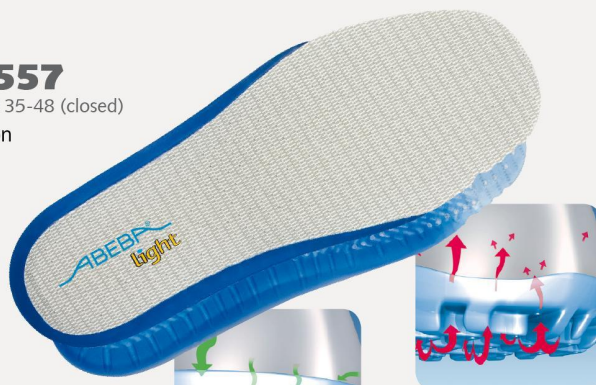

ESD-Safety shoes light Sandal black ESD

Art. 31036

light

- ▶ Size 35-48
- ▶ CE, EN ISO 20345:2011, S1, SRA
- ▶ Leather with Air-Mesh textile inlays, black
- ▶ Breathable lining with Silver ions
- ▶ Adjustable instep area
- ▶ Double velcro fastening
- ▶ Non-slip PU walking sole
- ▶ Steel toe cap
- ▶ Replaceable acc Wave insole (article no. 3557)
- ▶ Sanitized treated
- ▶ ESD dissipative according to DIN EN 61340
- ▶ Suitable for heel and foot lift

TECHNOLOGY

OUTSOLE

- 1_ ESD dissipative according to DIN EN 61340
- 2_ SRA slip resistance according to EN ISO 20345:2011
- 3_ Lightweight PU-sole with high slip resistance and shock absorption
- 4_ Fuel resistance

3557
Size 35-48 (closed)

3556
Size 35-48 (open)

steel toe-cap