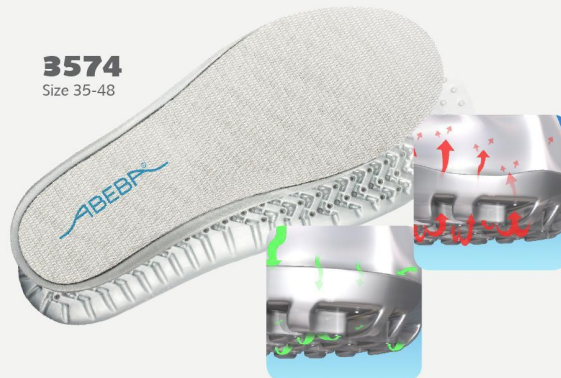

ESD-Occupational Shoes Dynamic Clog white/ blue with print ESD

ABEBA®

Art. 37312

DYNAMIC

- ▶ Size 35-48
- ▶ CE, EN ISO 20347:2012, OB, E,FO,A, SRC
- ▶ TÜV GS-tested safety DIN 4843 part 100 paragraph 3.1v.8/93
- ▶ Smooth leather, white/ blue
- ▶ Heel strap foldable, adjustable
- ▶ Non-slip TPU walking sole
- ▶ Replaceable acc Wave insole (article no. 3574)
- ▶ Sanitized treated
- ▶ ESD dissipative according to DIN EN 61340

TECHNOLOGY

OUTSOLE

- 1_ ESD dissipative according to DIN EN 61340
- 2_SRC slip resistance according to EN ISO 20347:2012
- 3_Sole with high slip resistance
- 4_Animal fats, oil and fuel resistant
- 5_Fuel resistance

3574
Size 35-48

HEEL STRAP
adjustable, foldable