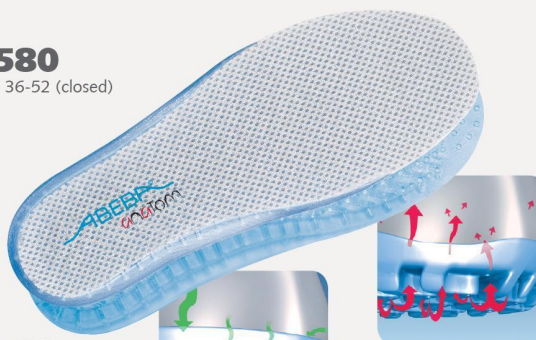

# ESD-Safety shoes anatom Low shoe black ESD

**Art. 32236**

anatom

- ▶ Size 36-48
- ▶ CE, EN ISO 20345:2011, S3, SRC
- ▶ Microfiber, black
- ▶ Perspiration absorbing special lining with silver fibre
- ▶ Instep area with lacing
- ▶ Shock absorbant PU midsole
- ▶ Non-slip PU walking sole
- ▶ Steel toe cap
- ▶ Metalfree penetration resistance
- ▶ Replaceable acc Wave insole (article no. 3580)
- ▶ Sanitized treated
- ▶ ESD dissipative according to DIN EN 61340
- ▶ Antistatic

**3580**

Size 36-52 (closed)

**3582**

Size 36-52 (open)

ASYMMETRICAL HEEL