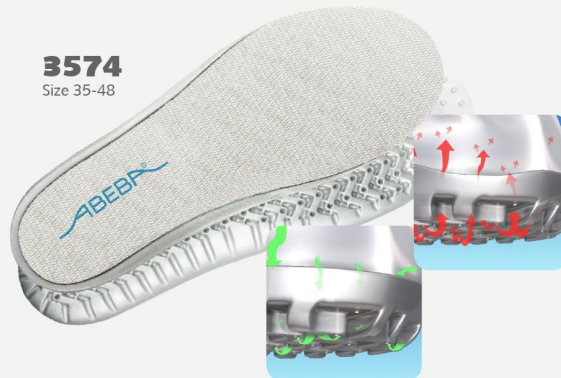

Occupational Shoes Dynamic Clog black/ yellow

ABEBA®

Art. 37333

DYNAMIC

- ▶ Size 35-48
- ▶ CE, EN ISO 20347:2012, OB, FO,E,A, SRC
- ▶ TÜV GS-tested safety DIN 4843 part 100 paragraph 3.1v.8/93
- ▶ Microfibre, black/ yellow
- ▶ Heel strap non-foldable, adjustable
- ▶ Non-slip TPU walking sole
- ▶ Replaceable acc Wave insole (article no. 3574)
- ▶ Sanitized treated
- ▶ ESD dissipative according to DIN EN 61340
- ▶ Seamless upper

A[®] micro

TECHNOLOGY

OUTSOLE

- 1_ ESD dissipative according to DIN EN 61340
- 2_ SRC slip resistance according to EN ISO 20347:2012
- 3_ Sole with high slip resistance
- 4_ Animal fats, oil and fuel resistant
- 5_ Fuel resistance

3574
Size 35-48

HEEL STRAP
fixed with adjustable
fastening