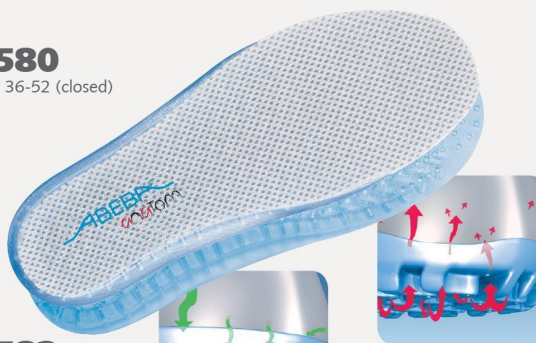

ESD-Safety shoes anatom Low shoe black "run-dry" ESD

ABEBA®

Art. 32178

anatom

- ▶ Size 36-48
- ▶ CE, EN ISO 20345:2011, S2, SRC
- ▶ Highly abrasion resistant breathable multifunctional upper material run-dry, black
- ▶ Breathable lining with Silver Point
- ▶ Instep area with lacing
- ▶ Shock absorbant PU midsole
- ▶ Non-slip PU walking sole
- ▶ Steel toe cap
- ▶ Replaceable acc Wave insole (article no. 3580)
- ▶ Sanitized treated
- ▶ ESD dissipative according to DIN EN 61340
- ▶ Reflective material
- ▶ Scratch-resistant coating in heel area
- ▶ EXPIRED

TECHNIK

LAUF SOHLE

- 1_ ESD-gerecht nach DIN EN 61340
- 2_ SRC-Rutschhemmung nach EN ISO 20345:2011
- 3_ Selbstreinigendes Profil
- 4_ Asymmetrische Ferse (natürliche Lagerung des Fußes)
- 5_ Torsionsgelenk aus TPU
- 6_ Umknickschutz (hohe Seitenstabilität)
- 7_ Kraftstoffbeständigkeit

3580

Size 36-52 (closed)

3582

Size 36-52 (open)

steel toe-cap

ASYMMETRICAL HEEL