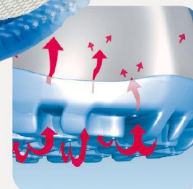

ESD-Safety shoes light Loafer white ESD

ABEBA®

Art. 31032

light

- ▶ Size 35-48
- ▶ CE, EN ISO 20345:2011, S2, SRA
- ▶ Smooth leather, white
- ▶ Breathable lining with Silver ions
- ▶ Instep area with elastic band
- ▶ Non-slip PU walking sole
- ▶ Steel toe cap
- ▶ Replaceable acc Wave insole (article no. 3557)
- ▶ Sanitized treated
- ▶ ESD dissipative according to DIN EN 61340
- ▶ Suitable for heel and foot lift

TECHNOLOGY

OUTSOLE

- 1_ ESD dissipative according to DIN EN 61340
- 2_ SRA slip resistance according to EN ISO 20345:2011
- 3_ Lightweight PU-sole with high slip resistance and shock absorption
- 4_ Fuel resistance

3557
Size 35-48 (closed)

3556
Size 35-48 (open)

steel toe-cap