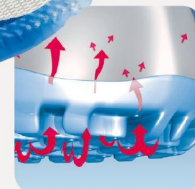

ESD-Occupational shoes light Clog white/ grey ESD

ABEBA®

Art. 31178

light

- ▶ Size 35-43
- ▶ CE, EN ISO 20347:2012, OB, A,E,FO, SRA
- ▶ Smooth leather, white/grey
- ▶ Breathable lining with Silver Point
- ▶ Heel strap non-foldable, adjustable, detachable
- ▶ Instep area with lacing
- ▶ Velcro fastening
- ▶ Non-slip PU walking sole
- ▶ Replaceable acc Wave insole (article no. 3558)
- ▶ Sanitized treated
- ▶ ESD dissipative according to DIN EN 61340
- ▶ Suitable for heel and foot lift
- ▶ EXPIRED

TECHNOLOGY

OUTSOLE

- 1_ ESD dissipative according to DIN EN 61340
- 2_ SRA slip resistance according to EN ISO 20347:2012
- 3_ Lightweight PU-sole with high slip resistance and shock absorption
- 4_ Fuel resistance

3559
Size 35-48 (closed)

3558
Size 35-48 (open)

HEEL STRAP
fixed with adjustable
fastening