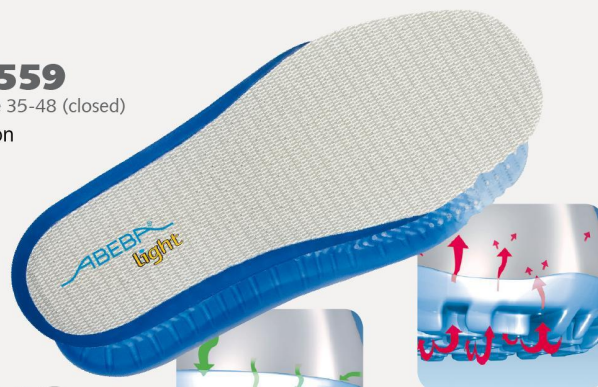

ESD-Occupational shoes light Clog white/ grey ESD

ABEBA®

Art. 31178

light

- ▶ Size 35-43
- ▶ CE, EN ISO 20347:2012, OB, A,E,FO, SRA
- ▶ Smooth leather, white/grey
- ▶ Breathable lining with Silver Point
- ▶ Heel strap non-foldable, adjustable, detachable
- ▶ Instep area with lacing
- ▶ Velcro fastening
- ▶ Non-slip PU walking sole
- ▶ Replaceable acc Wave insole (article no. 3558)
- ▶ Sanitized treated
- ▶ ESD dissipative according to DIN EN 61340
- ▶ Suitable for heel and foot lift
- ▶ EXPIRED

TECHNOLOGY

OUTSOLE

- 1_ ESD dissipative according to DIN EN 61340
- 2_ SRA slip resistance according to EN ISO 20347:2012
- 3_ Lightweight PU-sole with high slip resistance and shock absorption
- 4_ Fuel resistance

3559
Size 35-48 (closed)

3558
Size 35-48 (open)

HEEL STRAP
fixed with adjustable
fastening