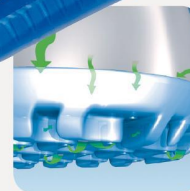

TECHNOLOGY

OUTSOLE

1. 1_ ESD dissipative according to DIN EN 61340
2. 2_ SRA slip resistance according to EN ISO 20347:2012
3. 3_ Lightweight PU-sole with high slip resistance and shock absorption
4. 4_ Fuel resistance

3559
Size 35-48 (closed)

3558
Size 35-48 (open)