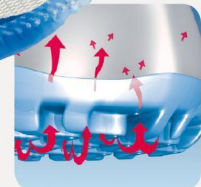

ESD-Safety shoes light clog black ESD

Art. 31042

light

- ▶ Size 35-48
- ▶ CE, EN ISO 20345:2011, SB, A,E,FO, SRA
- ▶ Smooth leather, black
- ▶ Breathable lining with Silver Point
- ▶ Heel strap foldable, adjustable
- ▶ Instep area with elastic band
- ▶ Buckle fastening
- ▶ Non-slip PU walking sole
- ▶ Steel toe cap
- ▶ Replaceable acc Wave insole (article no. 3556)
- ▶ Sanitized treated
- ▶ ESD dissipative according to DIN EN 61340
- ▶ Suitable for heel and foot lift

TECHNOLOGY

OUTSOLE

- 1_ ESD dissipative according to DIN EN 61340
- 2_ SRA slip resistance according to EN ISO 20345:2011
- 3_ Lightweight PU-sole with high slip resistance and shock absorption
- 4_ Fuel resistance

3557
Size 35-48 (closed)

3556
Size 35-48 (open)

HEEL STRAP
fixed with adjustable
fastening

steel toe-cap