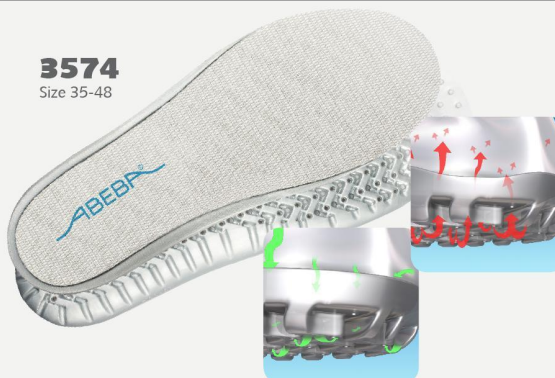

ESD-Occupational Shoes Dynamic Clog grey/ red ESD

ABEBA®

Art. 37363

DYNAMIC

- ▶ Size 35-48
- ▶ CE, EN ISO 20347:2012, OB, FO,E,A, SRC
- ▶ TÜV GS-tested safety DIN 4843 part 100 paragraph 3.1v.8/93
- ▶ Microfibre, grey/ red
- ▶ Heel strap non-foldable, adjustable
- ▶ Non-slip TPU walking sole
- ▶ Replaceable acc Wave insole (article no. 3574)
- ▶ Sanitized treated
- ▶ ESD dissipative according to DIN EN 61340

A[®] micro

TECHNOLOGY

OUTSOLE

- 1_ ESD dissipative according to DIN EN 61340
- 2_ SRC slip resistance according to EN ISO 20347:2012
- 3_ Sole with high slip resistance
- 4_ Animal fats, oil and fuel resistant
- 5_ Fuel resistance

3574
Size 35-48

HEEL STRAP
fixed with adjustable
fastening