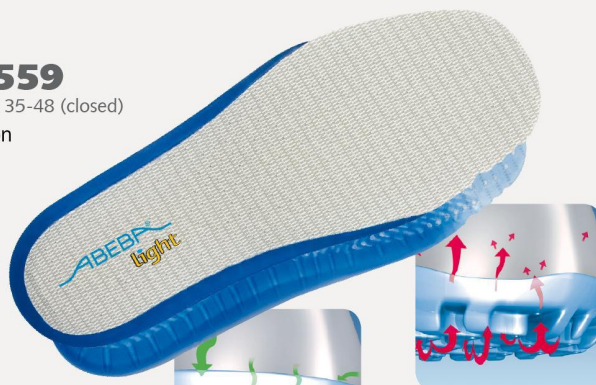

TECHNOLOGY

OUTSOLE

1. 1_ ESD dissipative according to DIN EN 61340
2. 2_ SRA slip resistance according to EN ISO 20347:2012
3. 3_ Lightweight PU-sole with high slip resistance and shock absorption
4. 4_ Fuel resistance

3559
Size 35-48 (closed)

3558
Size 35-48 (open)