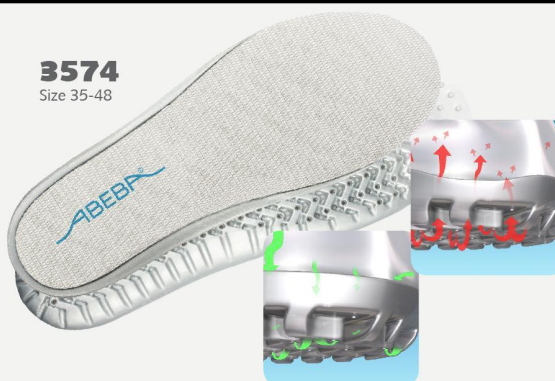

ESD-Occupational Shoes Dynamic Clog black/ blue ESD

ABEBA®

Art. 37341

DYNAMIC

- ▶ Size 35-48
- ▶ CE, EN ISO 20347:2012, OB, FO,E,A, SRC
- ▶ TÜV GS-tested safety DIN 4843 part 100 paragraph 3.1v.8/93
- ▶ Microfibre with breathable textile inlays, black/ blue
- ▶ Heel strap non-foldable, adjustable
- ▶ Non-slip TPU walking sole
- ▶ Replaceable acc Wave insole (article no. 3574)
- ▶ Sanitized treated
- ▶ ESD dissipative according to DIN EN 61340

A[®]micro

TECHNOLOGY

OUTSOLE

- 1_ ESD dissipative according to DIN EN 61340
- 2_ SRC slip resistance according to EN ISO 20347:2012
- 3_ Sole with high slip resistance
- 4_ Animal fats, oil and fuel resistant
- 5_ Fuel resistance

3574
Size 35-48

HEEL STRAP
fixed with adjustable
fastening