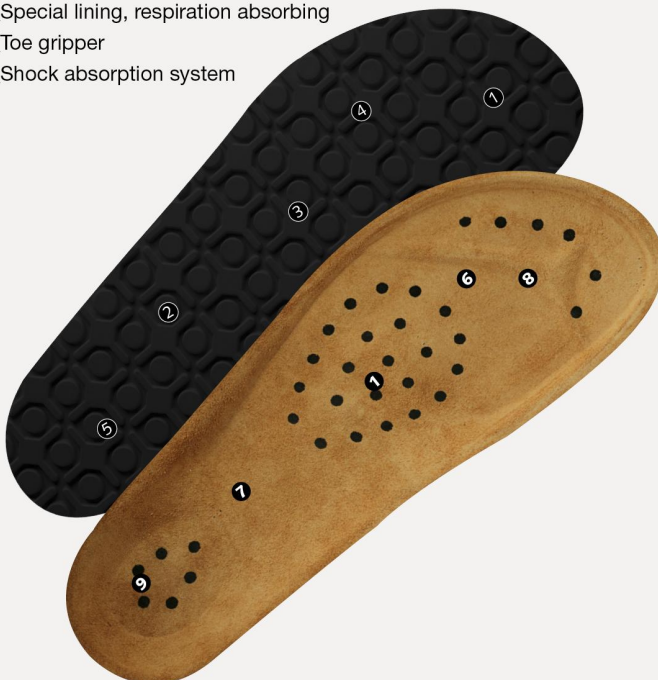

ESD-Occupational shoes Nature Sandal blue ESD

ABEBA®

Art. 4096

NATURE

- ▶ Size 34-48
- ▶ CE, EN ISO 20347:2012, OB, A,FO, SRC
- ▶ TÜV GS-tested safety DIN 4843 part 100 paragraph 3.1v.8/93
- ▶ Velours, blue
- ▶ Heel strap non-foldable, adjustable
- ▶ 2 adjustable instep straps
- ▶ Buckle fastening
- ▶ Non-slip special rubber walking sole
- ▶ Leather coated cork footbed
- ▶ Sanitized treated
- ▶ ESD dissipative according to DIN EN 61340
- ▶ Metal-free

TECHNOLOGY

OUTSOLE

- 1_ ESD dissipative according to DIN EN 61340
- 2_ SRC slip resistance according to EN ISO 20347:2012
- 3_ Rubber sole with high slip resistance
- 4_ Fuel resistant
- 5_ Acid and base resistant
- 6_ Skin-friendly
- 7_ Special lining, respiration absorbing
- 8_ Toe gripper
- 9_ Shock absorption system

HEEL STRAP
fixed with adjustable
fastening