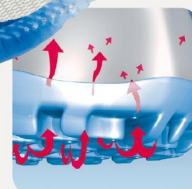

steel toe-cap