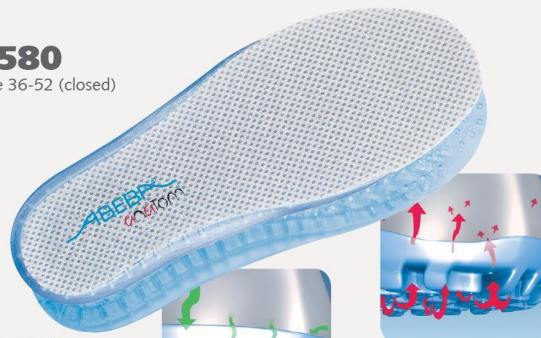

ESD-Safety shoes anatom Low shoe black/ blue ESD

ABEBA®

Art. 32247

anatom

- ▶ Size 36-48
- ▶ CE, EN ISO 20345:2011, S1P, SRC
- ▶ Velours with breathable textile inlays, dark blue
- ▶ Breathable lining with Silver Point
- ▶ Instep area with lacing
- ▶ Shock absorbant PU midsole
- ▶ Non-slip PU walking sole
- ▶ Steel toe cap
- ▶ Metalfree penetration resistance
- ▶ Replaceable acc Wave insole (article no. 3580)
- ▶ Sanitized treated
- ▶ ESD dissipative according to DIN EN 61340
- ▶ Reflective material
- ▶ Scratch-resistant coating in toe area

TECHNIK

LAUF SOHLE

- 1_ ESD-gerecht nach DIN EN 61340
- 2_ SRC-Rutschhemmung nach EN ISO 20345:2011
- 3_ Selbstreinigendes Profil
- 4_ Asymmetrische Ferse (natürliche Lagerung des Fußes)
- 5_ Torsionsgelenk aus TPU
- 6_ Umknickschutz (hohe Seitenstabilität)
- 7_ Kraftstoffbeständigkeit

3580

Size 36-52 (closed)

3582

Size 36-52 (open)

ASYMMETRICAL HEEL

S1P

METAL FREE
PENETRATION RESISTANCE

steel toe-cap