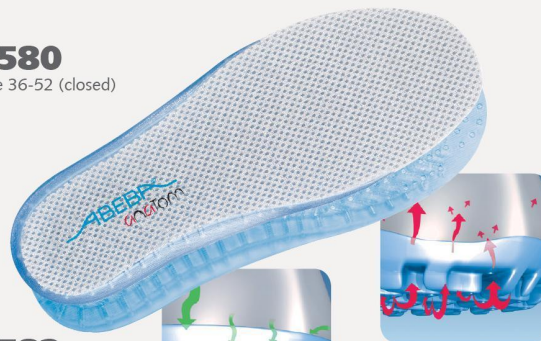

Safety shoes anatom Sandal black/ blue ESD

Art. 1111

anatom

- ▶ Size 36-50
- ▶ CE, EN ISO 20345:2011, S1, SRC
- ▶ Smooth leather, perforated with textile, black
- ▶ Breathable lining with Silver Point
- ▶ Adjustable instep area
- ▶ Velcro fastening
- ▶ Shock absorbant PU midsole
- ▶ Non-slip PU walking sole
- ▶ Steel toe cap
- ▶ Replaceable acc Wave insole (article no. 3580)
- ▶ Sanitized treated
- ▶ ESD dissipative according to DIN EN 61340
- ▶ Suitable for heel and foot lift
- ▶ EXPIRED

TECHNIK

LAUF SOHLE

- 1_ ESD-gerecht nach DIN EN 61340
- 2_ SRC-Rutschhemmung nach EN ISO 20345:2011
- 3_ Selbstreinigendes Profil
- 4_ Asymmetrische Ferse (natürliche Lagerung des Fußes)
- 5_ Torsionsgelenk aus TPU
- 6_ Umknickschutz (hohe Seitenstabilität)
- 7_ Kraftstoffbeständigkeit

3580

Size 36-52 (closed)

3582

Size 36-52 (open)

ASYMMETRICAL HEEL