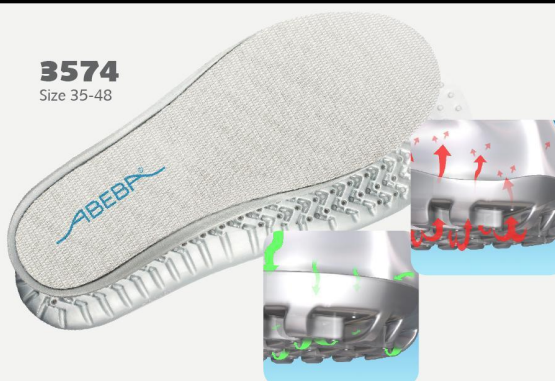

ESD-Occupational Shoes Dynamic Clog white with print ESD

ABEBA®

Art. 37310

DYNAMIC

- ▶ Size 35-48
- ▶ CE, EN ISO 20347:2012, OB, FO,E,A, SRC
- ▶ TÜV GS-tested safety DIN 4843 part 100 paragraph 3.1v.8/93
- ▶ Smooth leather, white
- ▶ Heel strap foldable, adjustable
- ▶ Non-slip TPU walking sole
- ▶ Replaceable acc Wave insole (article no. 3574)
- ▶ Sanitized treated
- ▶ ESD dissipative according to DIN EN 61340

TECHNOLOGY

OUTSOLE

- 1_ESD dissipative according to DIN EN 61340
- 2_SRC slip resistance according to EN ISO 20347:2012
- 3_Sole with high slip resistance
- 4_Animal fats, oil and fuel resistant
- 5_Fuel resistance

3574
Size 35-48

HEEL STRAP
adjustable, foldable