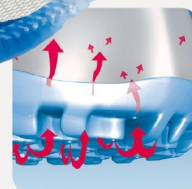

ESD-Occupational shoes light Clog white/ light blue ESD

ABEBA®

Art. 31163

light

- ▶ Size 35-43
- ▶ CE, EN ISO 20347:2012, OB, A,E,FO, SRA
- ▶ Smooth leather, white/ light blue
- ▶ Breathable lining with Silver Point
- ▶ Heel strap non-foldable, adjustable
- ▶ Instep area with lacing
- ▶ Velcro fastening
- ▶ Non-slip PU walking sole
- ▶ Replaceable acc Wave insole (article no. 3558)
- ▶ Sanitized treated
- ▶ ESD dissipative according to DIN EN 61340
- ▶ Reflective material
- ▶ Suitable for heel and foot lift

TECHNOLOGY

OUTSOLE

- 1_ ESD dissipative according to DIN EN 61340
- 2_ SRA slip resistance according to EN ISO 20347:2012
- 3_ Lightweight PU-sole with high slip resistance and shock absorption
- 4_ Fuel resistance

3559
Size 35-48 (closed)

3558
Size 35-48 (open)

HEEL STRAP
fixed with adjustable
fastening