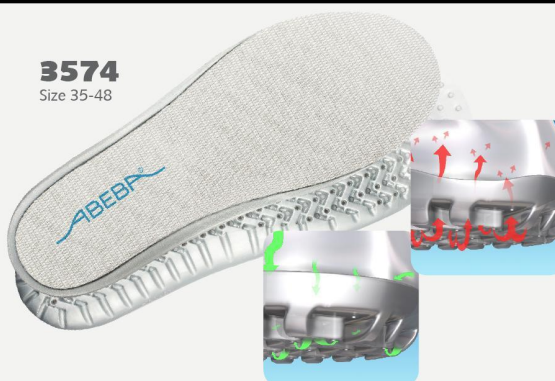

TECHNOLOGY

OUTSOLE

1. 1_ ESD dissipative according to DIN EN 61340
2. 2_SRC slip resistance according to EN ISO 20347:2012
3. 3_Sole with high slip resistance
4. 4_Animal fats, oil and fuel resistant
5. 5_Fuel resistance

3574
Size 35-48