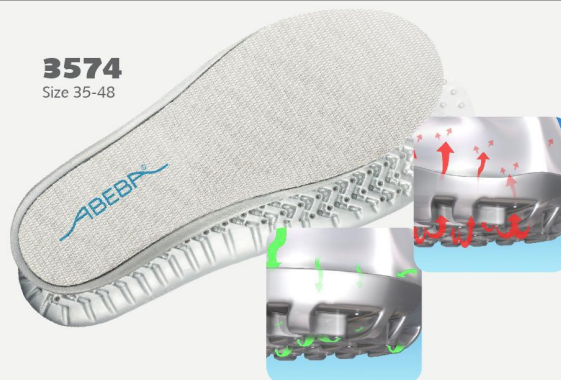

Occupational Shoes Dynamic Clog grey/ blue

ABEBA®

Art. 37362

DYNAMIC

- ▶ Size 35-48
- ▶ CE, EN ISO 20347:2012, OB, FO,E,A, SRC
- ▶ TÜV GS-tested safety DIN 4843 part 100 paragraph 3.1v.8/93
- ▶ Microfibre, grey/ blue
- ▶ Heel strap non-foldable, adjustable
- ▶ Non-slip TPU walking sole
- ▶ Replaceable acc Wave insole (article no. 3574)
- ▶ Sanitized treated
- ▶ ESD dissipative according to DIN EN 61340

A[®] micro

TECHNOLOGY

OUTSOLE

- 1_ ESD dissipative according to DIN EN 61340
- 2_ SRC slip resistance according to EN ISO 20347:2012
- 3_ Sole with high slip resistance
- 4_ Animal fats, oil and fuel resistant
- 5_ Fuel resistance

3574
Size 35-48

HEEL STRAP
fixed with adjustable
fastening