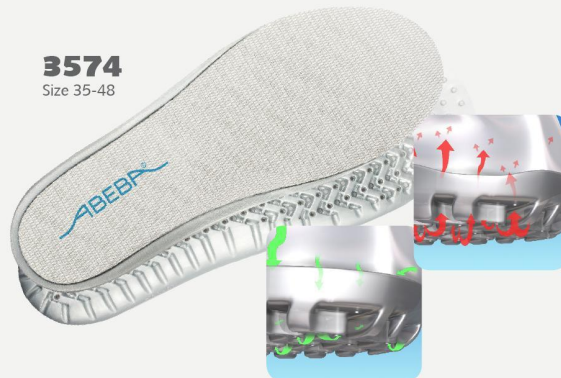

# Occupational Shoes Dynamic Clog black/ red

# ABEBA®

**Art. 37342**

**DYNAMIC**

- ▶ Size 35-48
- ▶ CE, EN ISO 20347:2012, OB, FO,E,A, SRC
- ▶ TÜV GS-tested safety DIN 4843 part 100 paragraph 3.1v.8/93
- ▶ Microfibre with breathable textile inlays, black/ red
- ▶ Heel strap non-foldable, adjustable
- ▶ Non-slip TPU walking sole
- ▶ Replaceable acc Wave insole (article no. 3574)
- ▶ Sanitized treated
- ▶ ESD dissipative according to DIN EN 61340

**3574**  
Size 35-48

**HEEL STRAP**  
fixed with adjustable  
fastening