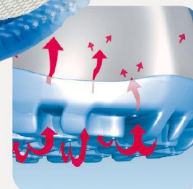

ESD-Occupational shoes light Clog white/ red ESD

ABEBA®

Art. 31160

light

- ▶ Size 35-43
- ▶ CE, EN ISO 20347:2012, OB, A,E,FO, SRA
- ▶ Smooth leather, white/ red
- ▶ Breathable lining with Silver Point
- ▶ Heel strap non-foldable, adjustable
- ▶ Instep area with lacing
- ▶ Velcro fastening
- ▶ Non-slip PU walking sole
- ▶ Replaceable acc Wave insole (article no. 3558)
- ▶ Sanitized treated
- ▶ ESD dissipative according to DIN EN 61340
- ▶ Reflective material
- ▶ Suitable for heel and foot lift

TECHNOLOGY

OUTSOLE

- 1_ ESD dissipative according to DIN EN 61340
- 2_ SRA slip resistance according to EN ISO 20347:2012
- 3_ Lightweight PU-sole with high slip resistance and shock absorption
- 4_ Fuel resistance

3559
Size 35-48 (closed)

3558
Size 35-48 (open)

HEEL STRAP
fixed with adjustable
fastening