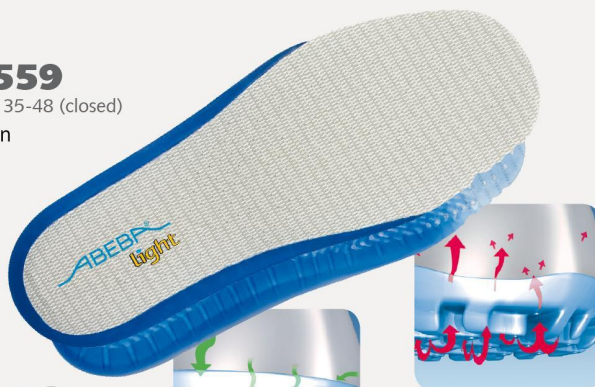

ESD-Occupational shoes light Clog white/ red ESD

ABEBA®

Art. 31160

light

- ▶ Size 35-43
- ▶ CE, EN ISO 20347:2012, OB, A,E,FO, SRA
- ▶ Smooth leather, white/ red
- ▶ Breathable lining with Silver Point
- ▶ Heel strap non-foldable, adjustable
- ▶ Instep area with lacing
- ▶ Velcro fastening
- ▶ Non-slip PU walking sole
- ▶ Replaceable acc Wave insole (article no. 3558)
- ▶ Sanitized treated
- ▶ ESD dissipative according to DIN EN 61340
- ▶ Reflective material
- ▶ Suitable for heel and foot lift

TECHNOLOGY

OUTSOLE

- 1_ ESD dissipative according to DIN EN 61340
- 2_ SRA slip resistance according to EN ISO 20347:2012
- 3_ Lightweight PU-sole with high slip resistance and shock absorption
- 4_ Fuel resistance

3559
Size 35-48 (closed)

3558
Size 35-48 (open)

HEEL STRAP
fixed with adjustable
fastening