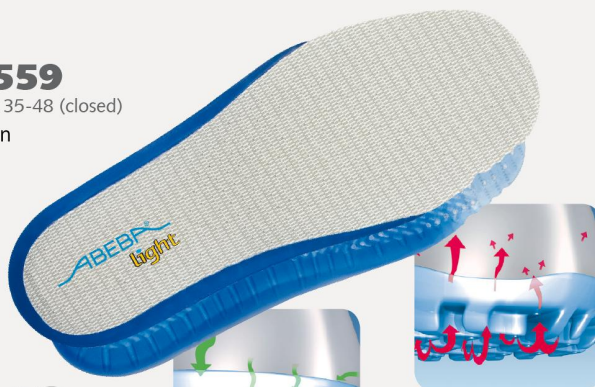

ESD-Occupational shoes light Lace-up shoe white ESD

ABEBA®

Art. 31126

light

- ▶ Size 35-48
- ▶ CE, EN ISO 20347:2012, O2, FO, SRA
- ▶ Microfibre, white
- ▶ Perspiration absorbing special lining with silver fibre
- ▶ Instep area with lacing
- ▶ Non-slip PU walking sole
- ▶ Replaceable acc Wave insole (article no. 3559)
- ▶ Sanitized treated
- ▶ ESD dissipative according to DIN EN 61340
- ▶ Suitable for heel and foot lift

A^{micro}

TECHNOLOGY

OUTSOLE

- 1_ ESD dissipative according to DIN EN 61340
- 2_ SRA slip resistance according to EN ISO 20347:2012
- 3_ Lightweight PU-sole with high slip resistance and shock absorption
- 4_ Fuel resistance

3559
Size 35-48 (closed)

3558
Size 35-48 (open)