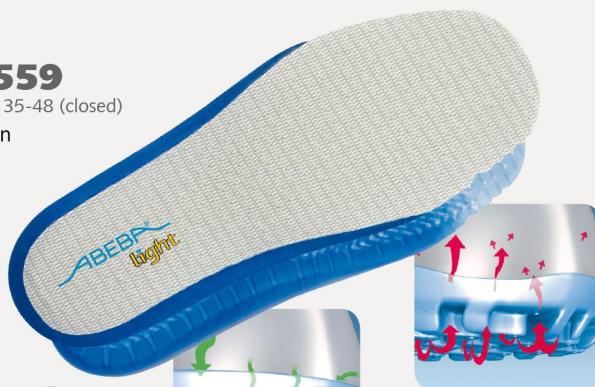

ESD-Occupational shoes light Clog black ESD

ABEBA®

Art. 31135

light

- ▶ Size 35-48
- ▶ CE, EN ISO 20347:2012, OB, A,E,FO, SRA
- ▶ Smooth leather, black
- ▶ Breathable lining with Silver Point
- ▶ Heel strap non-foldable, adjustable
- ▶ Instep area with elastic band
- ▶ Velcro fastening
- ▶ Non-slip PU walking sole
- ▶ Replaceable acc Wave insole (article no. 3558)
- ▶ Sanitized treated
- ▶ ESD dissipative according to DIN EN 61340
- ▶ Suitable for heel and foot lift

TECHNOLOGY

OUTSOLE

- 1_ ESD dissipative according to DIN EN 61340
- 2_ SRA slip resistance according to EN ISO 20347:2012
- 3_ Lightweight PU-sole with high slip resistance and shock absorption
- 4_ Fuel resistance

3559
Size 35-48 (closed)

3558
Size 35-48 (open)

HEEL STRAP
fixed with adjustable
fastening