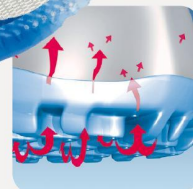

ESD-Occupational shoes light Clog black ESD

ABEBA®

Art. 31135

light

- ▶ Size 35-48
- ▶ CE, EN ISO 20347:2012, OB, A,E,FO, SRA
- ▶ Smooth leather, black
- ▶ Breathable lining with Silver Point
- ▶ Heel strap non-foldable, adjustable
- ▶ Instep area with elastic band
- ▶ Velcro fastening
- ▶ Non-slip PU walking sole
- ▶ Replaceable acc Wave insole (article no. 3558)
- ▶ Sanitized treated
- ▶ ESD dissipative according to DIN EN 61340
- ▶ Suitable for heel and foot lift

TECHNOLOGY

OUTSOLE

- 1_ ESD dissipative according to DIN EN 61340
- 2_ SRA slip resistance according to EN ISO 20347:2012
- 3_ Lightweight PU-sole with high slip resistance and shock absorption
- 4_ Fuel resistance

3559
Size 35-48 (closed)

3558
Size 35-48 (open)

HEEL STRAP
fixed with adjustable
fastening