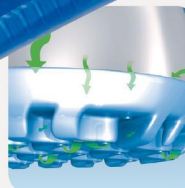

TECHNOLOGY

OUTSOLE

- 1_ ESD dissipative according to DIN EN 61340
- 2_ SRA slip resistance according to EN ISO 20347:2012
- 3_ Lightweight PU-sole with high slip resistance and shock absorption
- 4_ Fuel resistance

3559
Size 35-48 (closed)

3558
Size 35-48 (open)

HEEL STRAP
fixed with adjustable
fastening