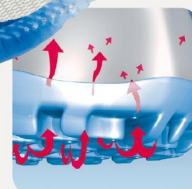

ESD-Occupational shoes light Clog black ESD

ABEBA®

Art. 31142

light

- ▶ Size 35-48
- ▶ CE, EN ISO 20347:2012, OB, A,E,FO, SRA
- ▶ Smooth leather, black
- ▶ Breathable lining with Silver Point
- ▶ Heel strap foldable, adjustable
- ▶ Instep area with elastic band
- ▶ Buckle fastening
- ▶ Non-slip PU walking sole
- ▶ Replaceable acc Wave insole (article no. 3558)
- ▶ Sanitized treated
- ▶ ESD dissipative according to DIN EN 61340
- ▶ Suitable for heel and foot lift

TECHNOLOGY

OUTSOLE

- 1_ ESD dissipative according to DIN EN 61340
- 2_ SRA slip resistance according to EN ISO 20347:2012
- 3_ Lightweight PU-sole with high slip resistance and shock absorption
- 4_ Fuel resistance

3559
Size 35-48 (closed)

3558
Size 35-48 (open)

HEEL STRAP
adjustable, foldable