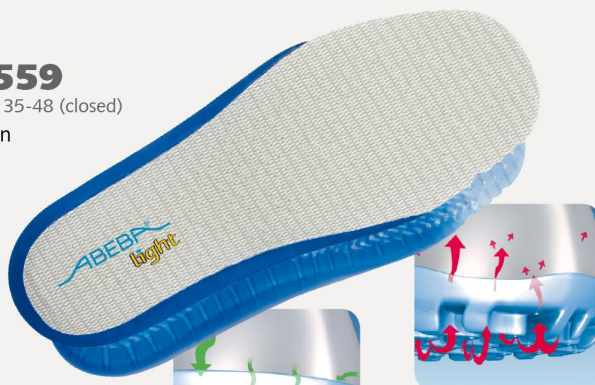

ESD-Occupational shoes light Sandal black ESD

ABEBA®

Art. 31136

light

- ▶ Size 35-48
- ▶ CE, EN ISO 20347:2012, O1, FO, SRA
- ▶ Leather with Air-Mesh textile inlays, black
- ▶ Breathable lining with Silver ions
- ▶ Double velcro fastening
- ▶ Non-slip PU walking sole
- ▶ Replaceable acc Wave insole (article no. 3559)
- ▶ Sanitized treated
- ▶ ESD dissipative according to DIN EN 61340
- ▶ Suitable for heel and foot lift

TECHNOLOGY

OUTSOLE

- 1_ ESD dissipative according to DIN EN 61340
- 2_ SRA slip resistance according to EN ISO 20347:2012
- 3_ Lightweight PU-sole with high slip resistance and shock absorption
- 4_ Fuel resistance

3559
Size 35-48 (closed)

3558
Size 35-48 (open)